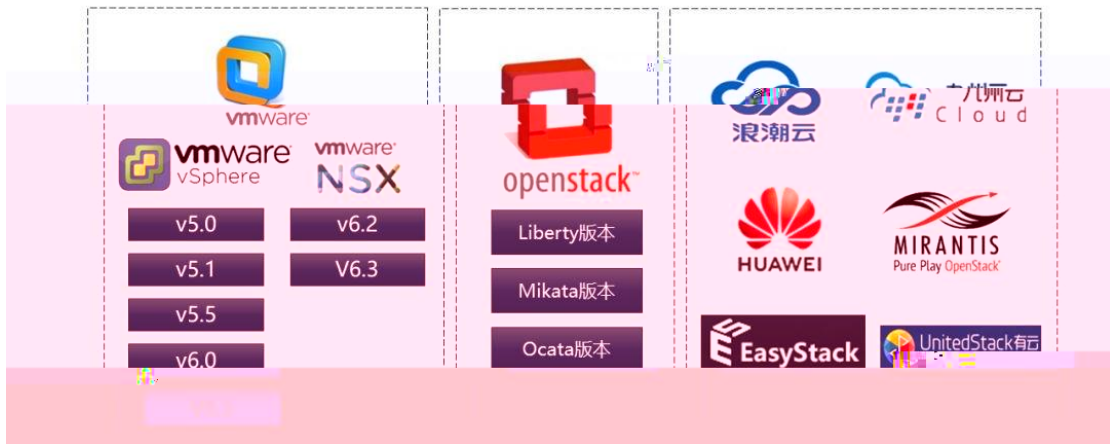

SD-WAN

UCPE

SD-WAN 2.0

3.

3.1

1 19

2019

可适配多种云环境