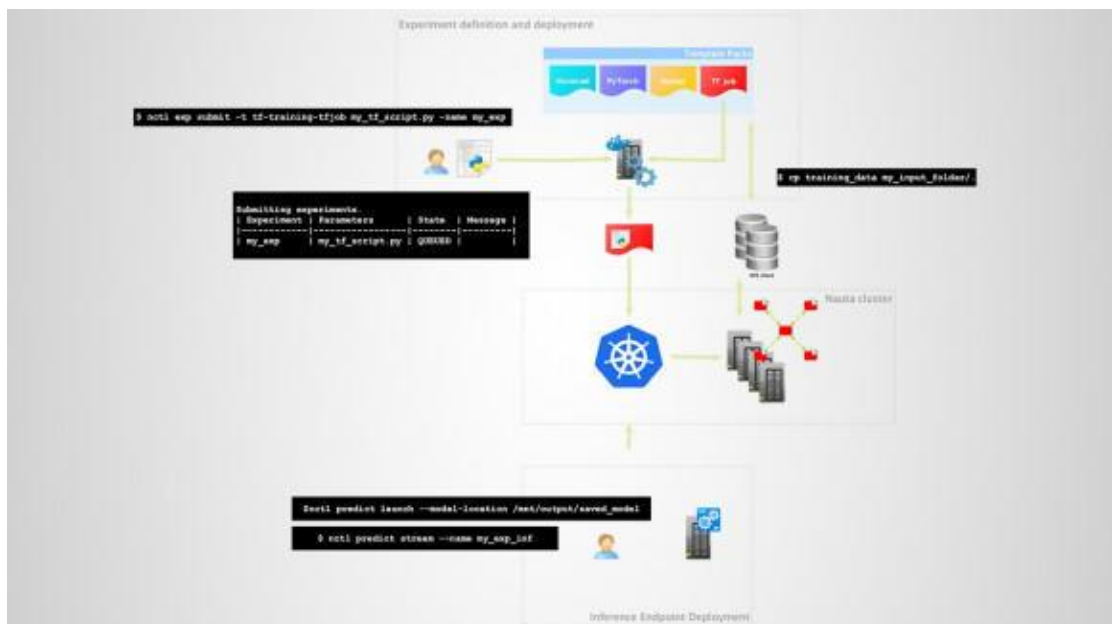

10.75.8.101

- 4) Pilot Envoy IP Service Registry Service Instance IP
- 5) Service A IP 10.75.8.101 IP Pilot  
Service A Instance Service A Inbound Listener
- 1) 10.75.8.101 downstream Envoy
- 2) Envoy 15001 Service A
- 3) Envoy Pilot Service A Inbound Listener  
Listener Service A Inbound Cluster IP 127.0.0.1
- 4) Envoy 127.0.0.1 Service A  
PR Istio 1 Istio 1.1 Release

## 5. Intel Nauta

Intel Nauta Kubernetes Docker

MXNet TensorFlow PyTorch

Intel Xeon CPU

TensorBoard Nauta Web

Nauta

Nauta

Kubernetes

Nauta

Kubernetes

Docker

11

Kubeflow

Kubernetes

Azure Kubernetes

Linux